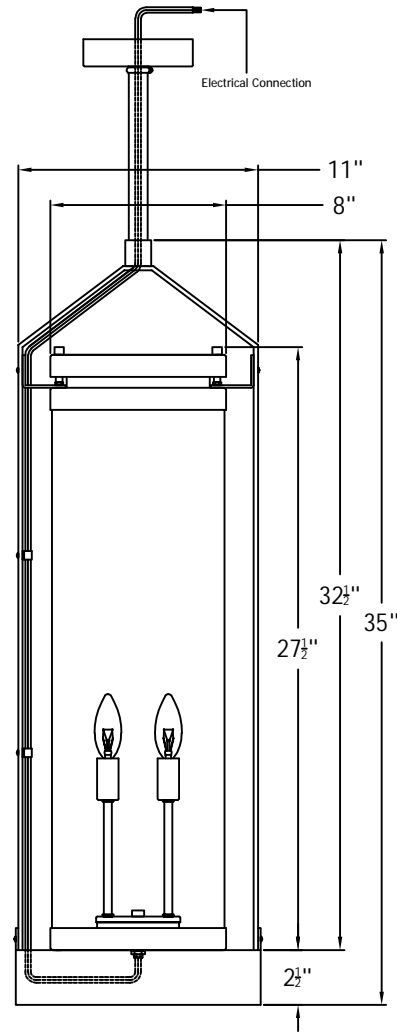

AUSTIN 30 Electric With Yoke
(AU-30E/COY-7)

The CopperSmith

| | | |
|--------------------------|------------------------|---------------------------------|
| Product Description | Drawing Description | 9152 Hard Drive |
| Sockets:2-E12 Candelabra | REV:A/0 | Foley Alabama 36536 |
| Watts:2-60W | Date:06/07/2021 | SKU Number:AU-30E |
| | Drawing by:Jason Huang | Product Name:Austin 30 Electric |