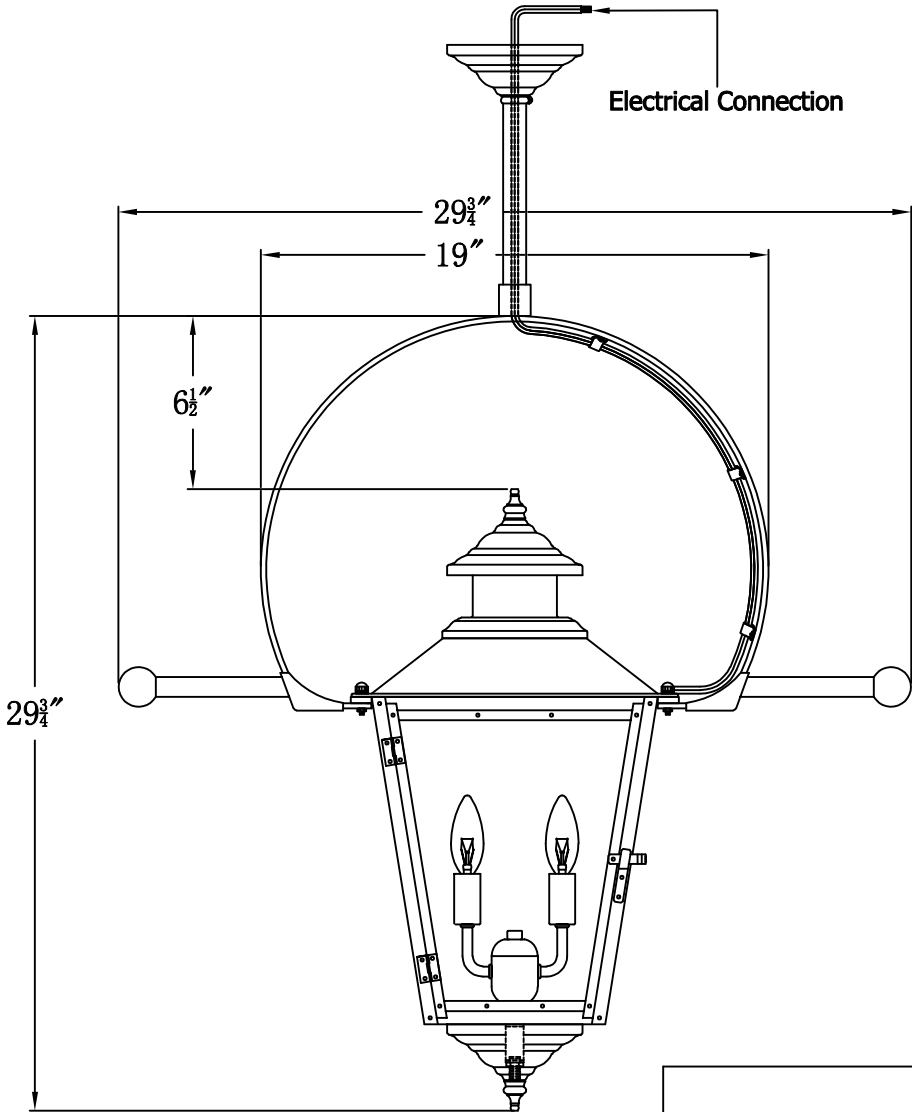

ADAM STREET 41 Gas With Classic Yoke And Ladder Rests(AS-41G CY5/LR)

The CopperSmith

Product Description	Drawing Description	<u>9152 Hard Drive</u> Foley Alabama 36536
Burner:Single	REV:A/0	
Gas Valve Name:VNG(P)50	Date:06/15/2021	SKU Number:AS-41G
	Drawing by:Jason Huang	Product Name:Adam Street 41 Gas

**ADAM STREET 42 Electric With Classic Yoke
And Ladder Rests(AS-42E CY11/LR)**

The CopperSmith		
Product Description	Drawing Description	9152 Hard Drive Foley Alabama 36536
Sockets:2-E12 Candelabra	REV:A/0	
Watts:2-60W	Date:07/03/2021	SKU Number:AS-42E
	Drawing by:Jason Huang	Product Name:Adam Street 42 Electric

ADAM STREET 43 Electric With Classic Yoke And Ladder Rests(AS-43E CY13/LR)

The CopperSmith

Product Description	Drawing Description	<u>9152 Hard Drive</u> Foley Alabama 36536
Sockets:3-E12 Candelabra	REV:A/0	
Watts:3-60W	Date:07/19/2021	SKU Number:AS-43E
	Drawing by:Jason Huang	Product Name:Adam Street 43 Electric

**ADAM STREET 44 Electric With Classic Yoke
And Ladder Rests(AS-44E CY16/LR)**

The CopperSmith		
Product Description	Drawing Description	<u>9152 Hard Drive</u>
Sockets:3-E12 Candelabra	REV:A/0	Foley Alabama 36536
Watts:3-60W	Date:07/22/2021	SKU Number:AS-44E
	Drawing by:Jason Huang	Product Name:Adam Street 44 Electric