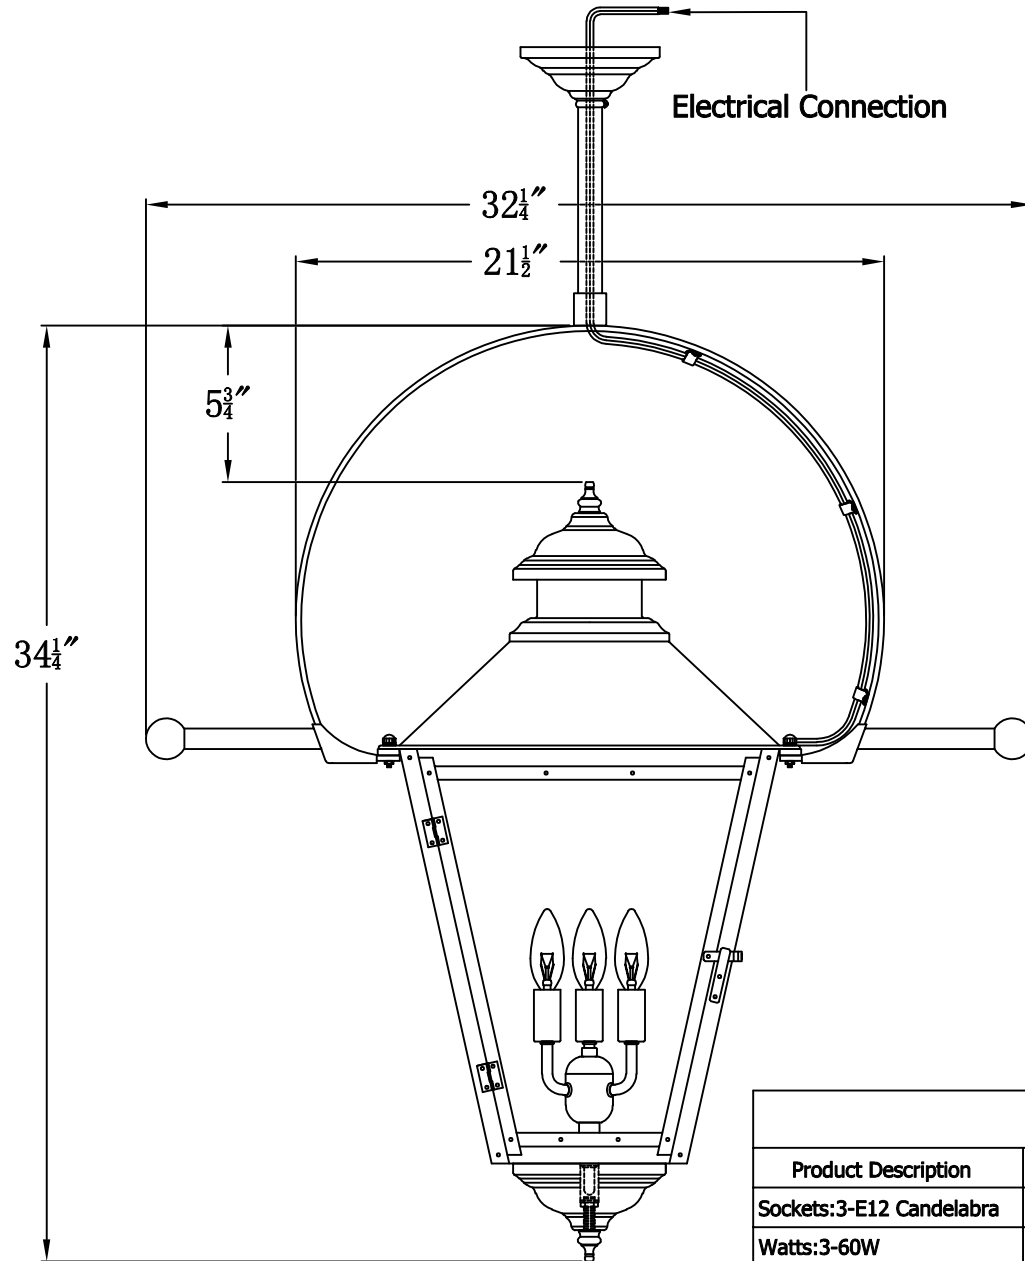

ADAM STREET 41 Gas With Classic Yoke And Ladder Rests(AS-41G CY5/LR)

The CopperSmith

Product Description	Drawing Description	<u>9152 Hard Drive</u> Foley Alabama 36536
Burner:Single	REV:A/0	
Gas Valve Name:VNG(P)50	Date:06/15/2021	SKU Number:AS-41G
	Drawing by:Jason Huang	Product Name:Adam Street 41 Gas

**ADAM STREET 42 Electric With Classic Yoke
And Ladder Rests(AS-42E CY11/LR)**

The CopperSmith		
Product Description	Drawing Description	9152 Hard Drive Foley Alabama 36536
Sockets:2-E12 Candelabra	REV:A/0	
Watts:2-60W	Date:07/03/2021	SKU Number:AS-42E
	Drawing by:Jason Huang	Product Name:Adam Street 42 Electric

ADAM STREET 43 Electric With Classic Yoke And Ladder Rests(AS-43E CY13/LR)

The CopperSmith

Product Description	Drawing Description	<u>9152 Hard Drive</u> Foley Alabama 36536
Sockets:3-E12 Candelabra	REV:A/0	
Watts:3-60W	Date:07/19/2021	SKU Number:AS-43E
	Drawing by:Jason Huang	Product Name:Adam Street 43 Electric

**ADAM STREET 44 Electric With Classic Yoke
And Ladder Rests(AS-44E CY16/LR)**

The CopperSmith		
Product Description	Drawing Description	<u>9152 Hard Drive</u>
Sockets:3-E12 Candelabra	REV:A/0	Foley Alabama 36536
Watts:3-60W	Date:07/22/2021	SKU Number:AS-44E
	Drawing by:Jason Huang	Product Name:Adam Street 44 Electric