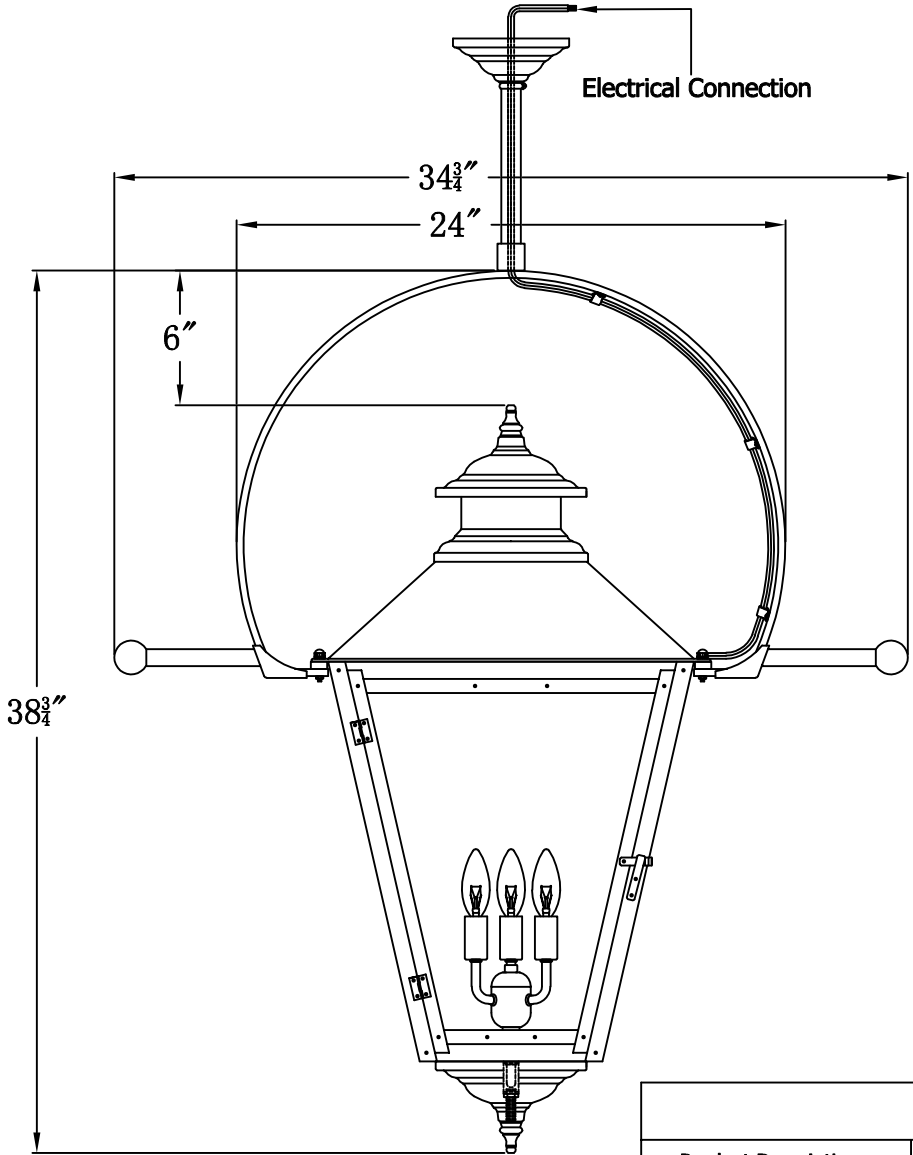

ADAM STREET 41 Gas With Classic Yoke And Ladder Rests(AS-41G CY5/LR)

The CopperSmith

Product Description	Drawing Description	<u>9152 Hard Drive</u> Foley Alabama 36536
Burner:Single	REV:A/0	
Gas Valve Name:VNG(P)50	Date:06/15/2021	SKU Number:AS-41G
	Drawing by:Jason Huang	Product Name:Adam Street 41 Gas

**ADAM STREET 42 Electric With Classic Yoke
And Ladder Rests(AS-42E CY11/LR)**

The CopperSmith		
Product Description	Drawing Description	9152 Hard Drive Foley Alabama 36536
Sockets:2-E12 Candelabra	REV:A/0	
Watts:2-60W	Date:07/03/2021	SKU Number:AS-42E
	Drawing by:Jason Huang	Product Name:Adam Street 42 Electric

ADAM STREET 43 Electric With Classic Yoke And Ladder Rests(AS-43E CY13/LR)

The CopperSmith

Product Description	Drawing Description	<u>9152 Hard Drive</u> Foley Alabama 36536
Sockets:3-E12 Candelabra	REV:A/0	
Watts:3-60W	Date:07/19/2021	SKU Number:AS-43E
	Drawing by:Jason Huang	Product Name:Adam Street 43 Electric

**ADAM STREET 44 Electric With Classic Yoke
And Ladder Rests(AS-44E CY16/LR)**

The CopperSmith		
Product Description	Drawing Description	<u>9152 Hard Drive</u>
Sockets:3-E12 Candelabra	REV:A/0	Foley Alabama 36536
Watts:3-60W	Date:07/22/2021	SKU Number:AS-44E
	Drawing by:Jason Huang	Product Name:Adam Street 44 Electric