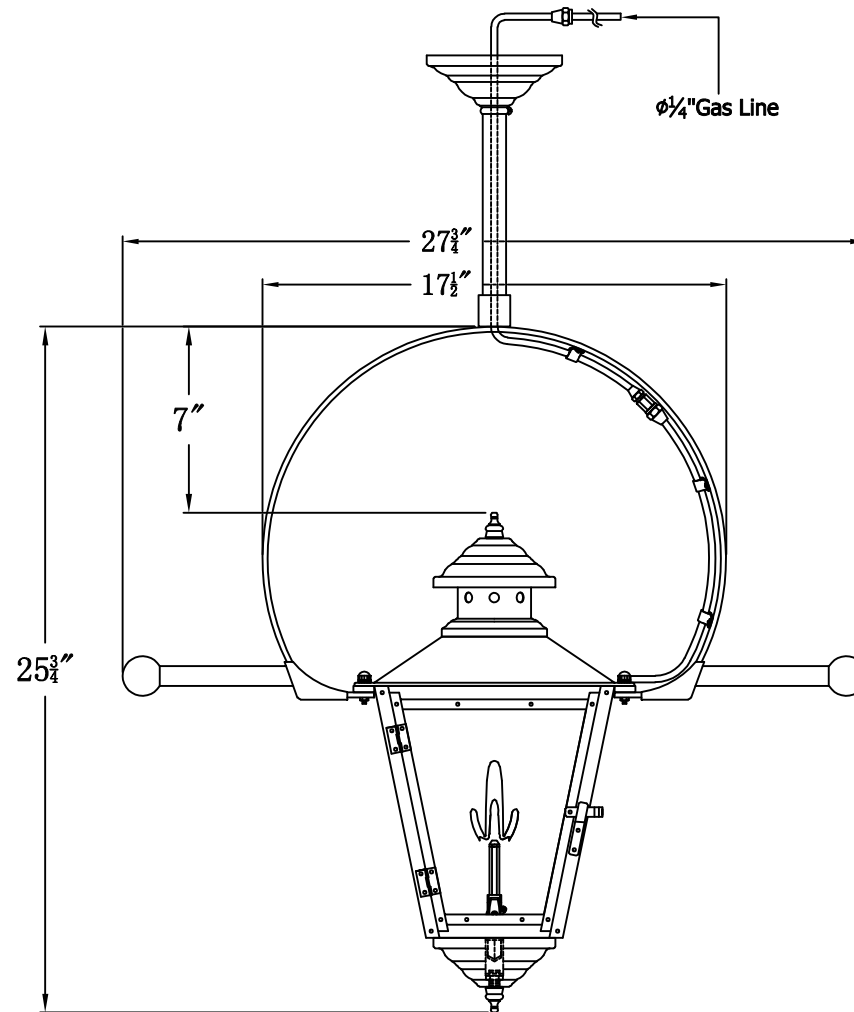

ADAM STREET 41 Gas With Classic Yoke And Ladder Rests(AS-41G CY5/LR)

The CopperSmith

Product Description	Drawing Description	<u>9152 Hard Drive</u> Foley Alabama 36536
Burner:Single	REV:A/0	
Gas Valve Name:VNG(P)50	Date:06/15/2021	SKU Number:AS-41G
	Drawing by:Jason Huang	Product Name:Adam Street 41 Gas

**ADAM STREET 42 Electric With Classic Yoke
And Ladder Rests(AS-42E CY11/LR)**

The CopperSmith		
Product Description	Drawing Description	9152 Hard Drive Foley Alabama 36536
Sockets:2-E12 Candelabra	REV:A/0	
Watts:2-60W	Date:07/03/2021	SKU Number:AS-42E
	Drawing by:Jason Huang	Product Name:Adam Street 42 Electric

ADAM STREET 43 Electric With Classic Yoke And Ladder Rests(AS-43E CY13/LR)

The CopperSmith

Product Description	Drawing Description	<u>9152 Hard Drive</u> Foley Alabama 36536
Sockets:3-E12 Candelabra	REV:A/0	
Watts:3-60W	Date:07/19/2021	SKU Number:AS-43E
	Drawing by:Jason Huang	Product Name:Adam Street 43 Electric

**ADAM STREET 44 Electric With Classic Yoke
And Ladder Rests(AS-44E CY16/LR)**

The CopperSmith		
Product Description	Drawing Description	<u>9152 Hard Drive</u>
Sockets:3-E12 Candelabra	REV:A/0	Foley Alabama 36536
Watts:3-60W	Date:07/22/2021	SKU Number:AS-44E
	Drawing by:Jason Huang	Product Name:Adam Street 44 Electric