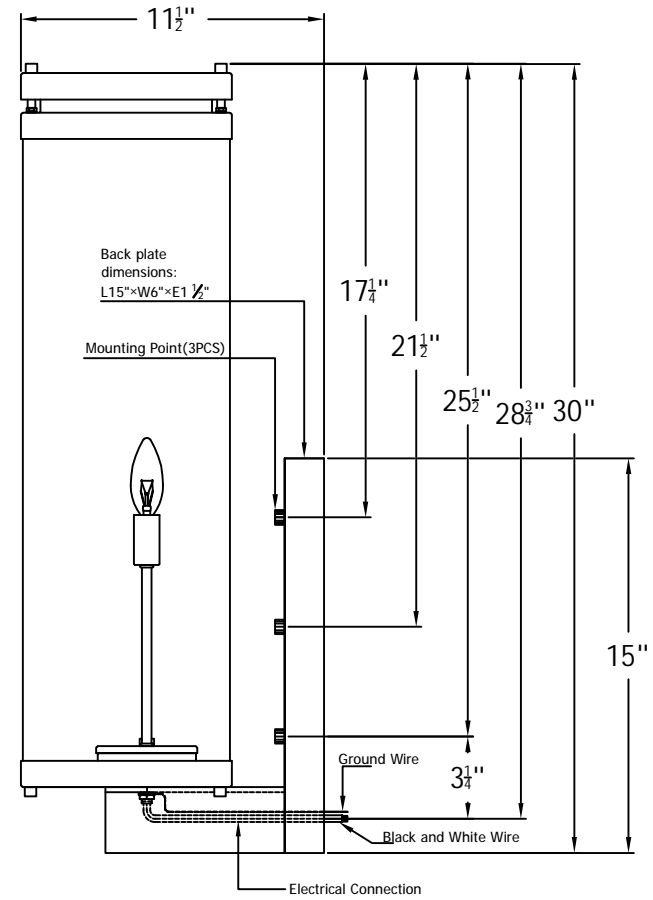

AUSTIN 30 Electric (AU-30E)
Austin Wall Mount

The CopperSmith

Product Description	Drawing Description	9152 Hard Drive
Sockets:2-E12 Candelabra	REV:A/0	Foley Alabama 36536
Watts:2-60W	Date:06/11/2021	SKU Number:AU-30E
	Drawing by:Jason Huang	Product Name:Austin 30 Electric