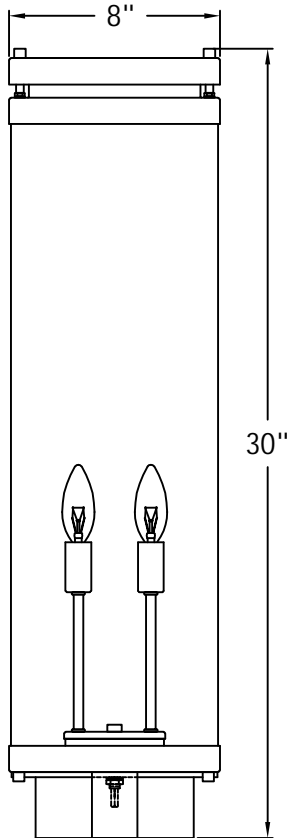

AUSTIN 30 Electric (AU-30E)
Austin Wall Mount

The CopperSmith

Product Description	Drawing Description	9152 Hard Drive
Sockets:2-E12 Candelabra	REV:A/0	Foley Alabama 36536
Watts:2-60W	Date:06/11/2021	SKU Number:AU-30E
	Drawing by:Jason Huang	Product Name:Austin 30 Electric